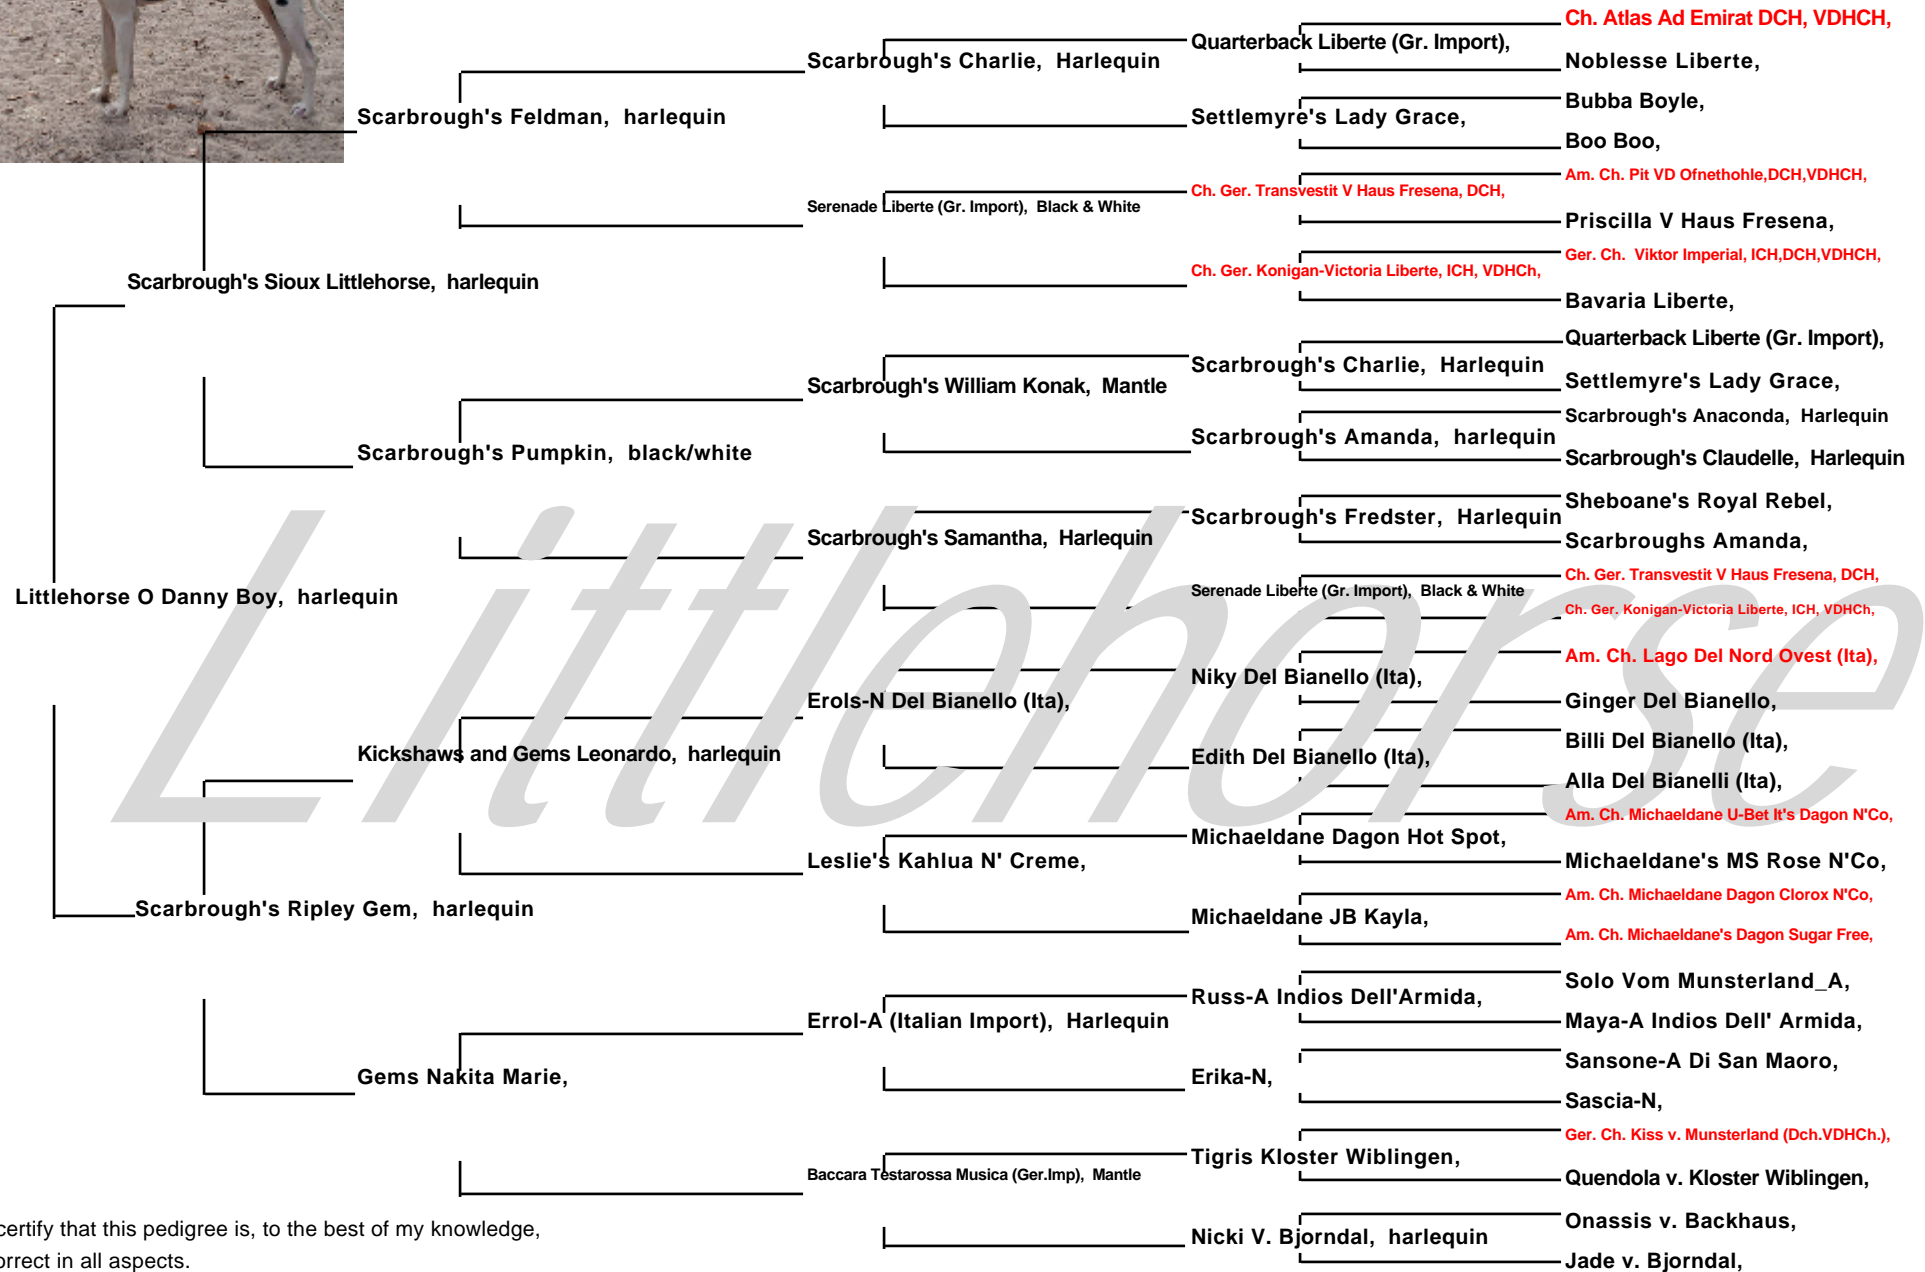

Pedigree For Littlehorse O Danny Boy

Littlehorse Great Dane,
 Melody Shane Rainwater
 1365 Big Leaf Rd.
 San Antonio, Texas 78204
 210-626-5059
 (icspots@littlehorsesdanes.com)

I certify that this pedigree is, to the best of my knowledge, correct in all aspects.
 X _____ Date: _____